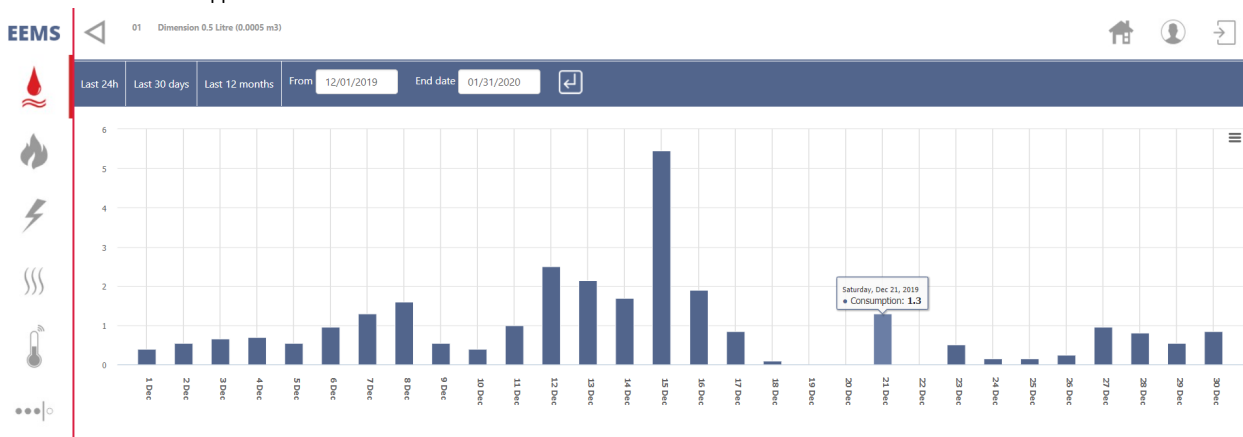

Screen Shot from EEMS application